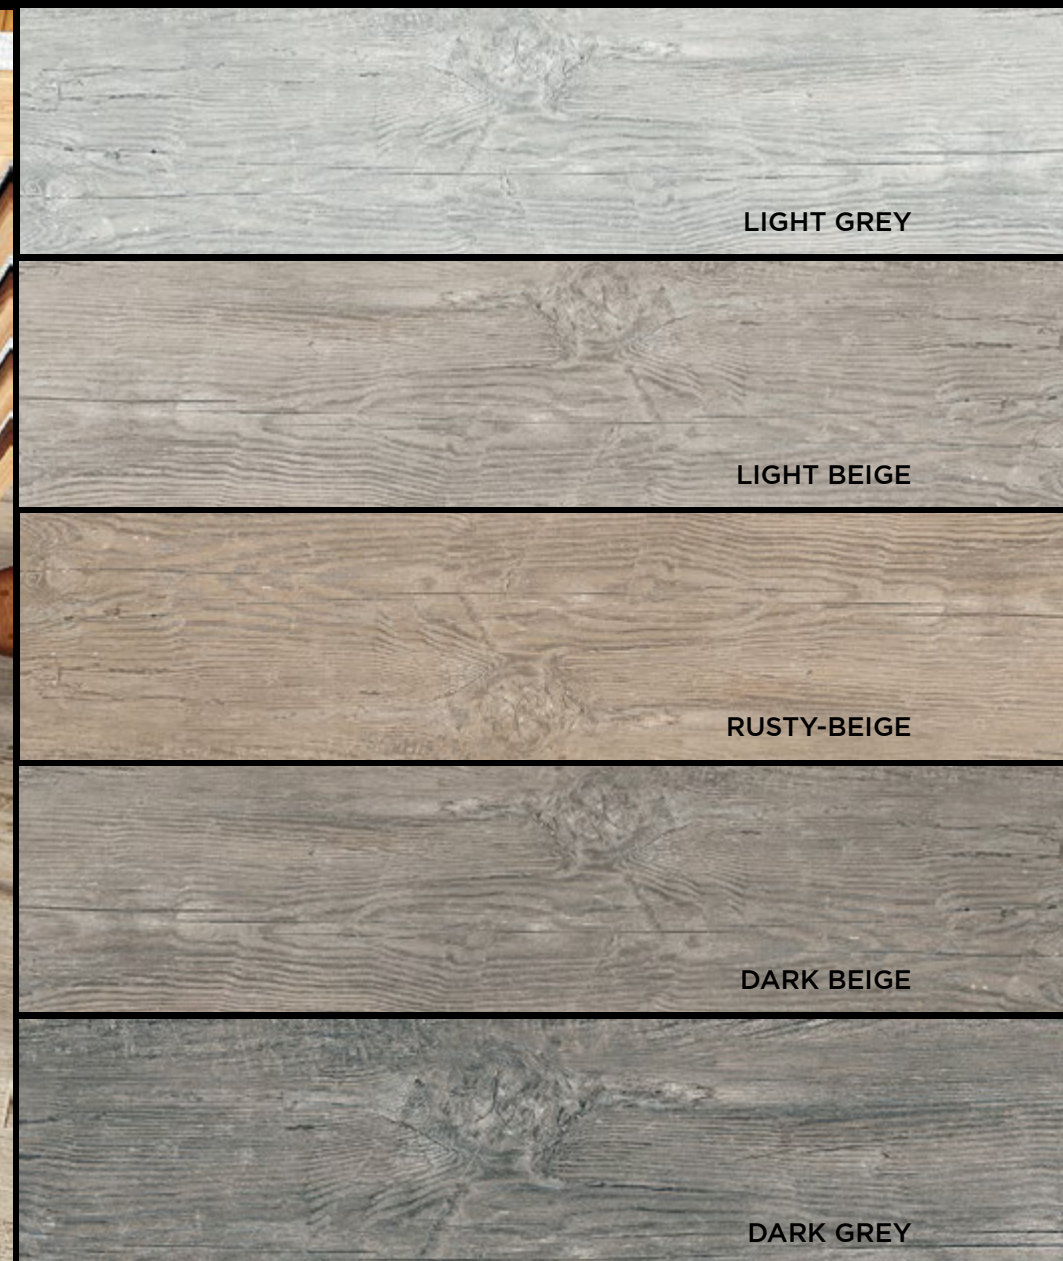

Древний, дикий и прекрасный лес Таркин, изолированный от окружающей природы, до сих пор сохраняет свой первозданный облик. Таркин вобрал в себя мудрость веков, став настоящим национальным достоянием Австралии. Вдохновившись этим тропическим заповедником, компания Estima Ceramica создала уникальный керамогранит с эффектом состаренного дерева. Коллекция Tarkín для тех, кто стремится познать фундаментальные истины мира и прикоснуться к вечности.

Неполированная

15 x 90 см

22,4 x 90 см

19,4 x 120 см

light grey	TA00/NS/15x90R/GW	TA00/NS/22,4x90R/GW	TA00/NS/19,4x120R/GW
light beige	TA01/NS/15x90R/GW	TA01/NS/22,4x90R/GW	TA01/NS/19,4x120R/GW
rusty-beige	TA02/NS/15x90R/GW	TA02/NS/22,4x90R/GW	TA02/NS/19,4x120R/GW
dark beige	TA03/NS/15x90R/GW	TA03/NS/22,4x90R/GW	TA03/NS/19,4x120R/GW
dark grey	TA04/NS/15x90R/GC	TA04/NS/22,4x90R/GC	TA04/NS/19,4x120R/GC

неполированная
поверхность