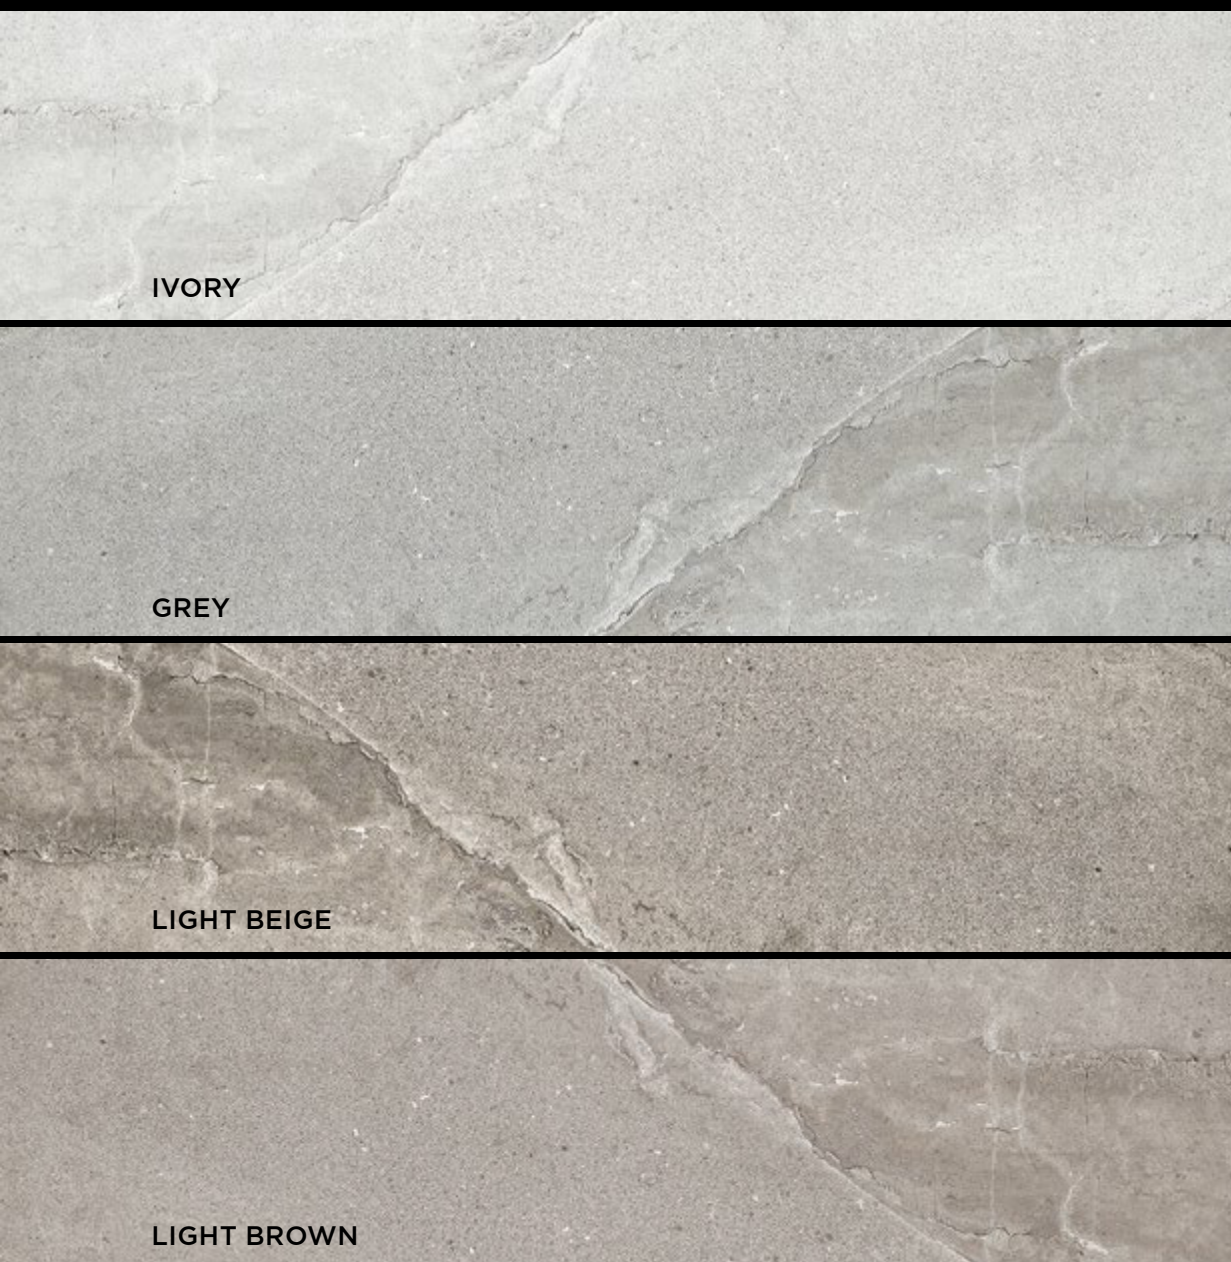

Кайлас в Тибете остается единственной непокоренной вершиной во всем мире, что послужило концептуальной основой для создания одноименной коллекции керамогранита Kailás от Estima Cerámica. Новая линейка представляет собой невероятно реалистичную имитацию натурального камня. Керамогранит Kailás создан для тех, кого поражают и вдохновляют самые высокие горные вершины.